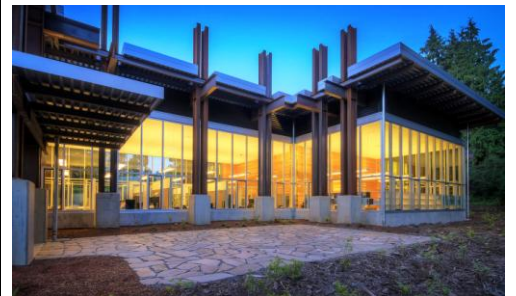

Stillaguamish Natural Resources and Water Quality Lab; Arlington, WA